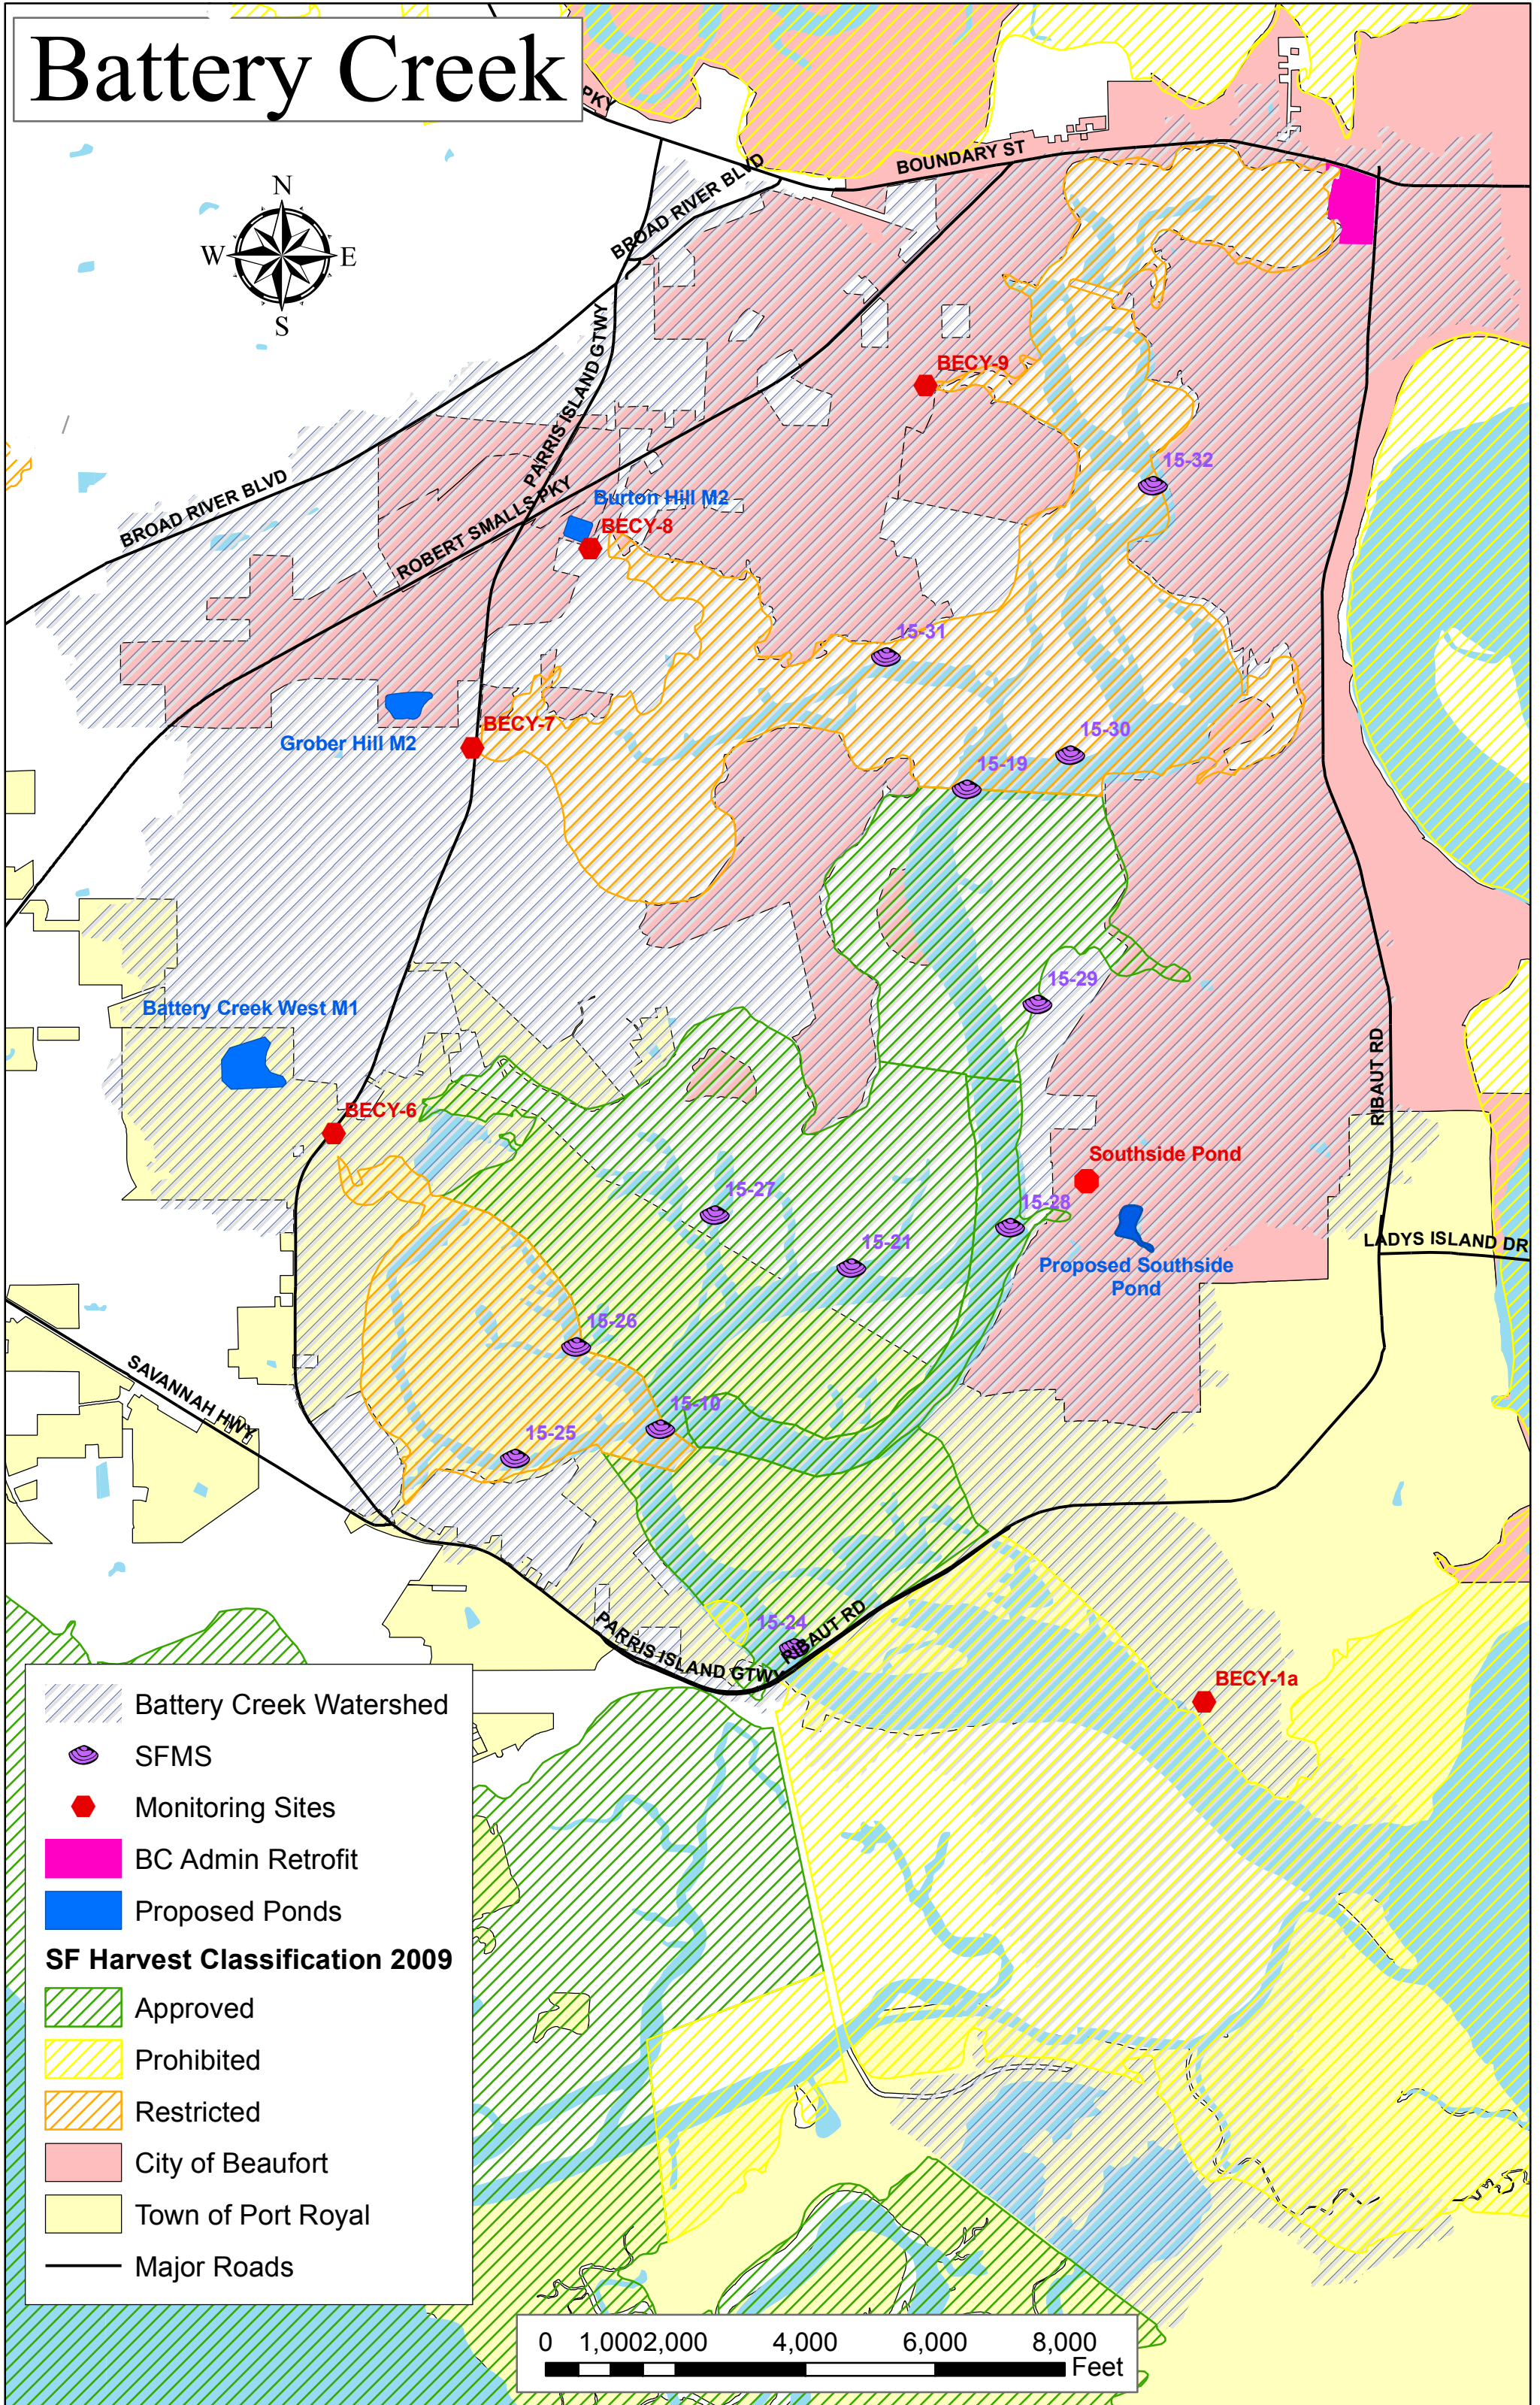

Battery Creek

-  Battery Creek Watershed
-  SFMS
-  Monitoring Sites
-  BC Admin Retrofit
-  Proposed Ponds
- SF Harvest Classification 2009**
-  Approved
-  Prohibited
-  Restricted
-  City of Beaufort
-  Town of Port Royal
-  Major Roads